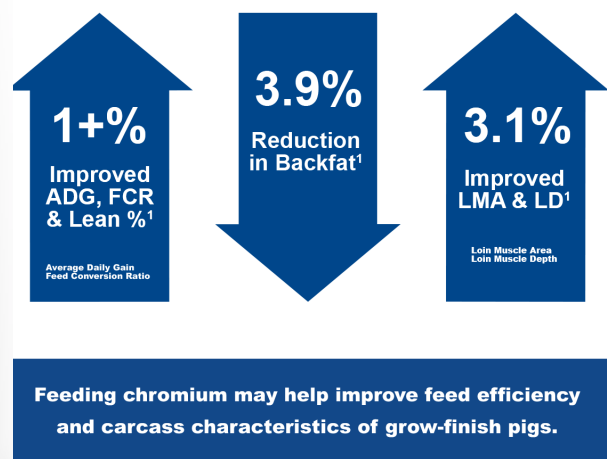

Chromium Supplementation in Grow-Finish Diets

WHY FEED CHROMIUM IN FINISHING PIGS

Cr supplementation may help increase glucose and amino acid uptake in muscle cells. This may help improve energy metabolism, which increases lean accretion and reduces fat deposition.¹

COST TO FEED CHROMIUM THROUGHOUT GROW-FINISH

**PER
PIG**

1. Rao, Z-X; Tokach, M.D.; Woodworth, J.C.; DeRouche, J.M.; Goodband, R.D.; Gebhardt, J.T. Effects of Various Feed Additives on Finishing Pig Growth Performance and Carcass Characteristics: A Review. *Animals* 2023, 13, 200.